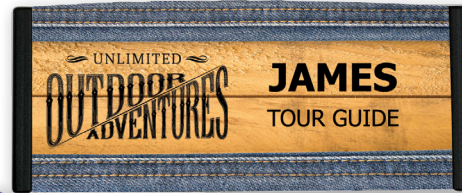

NAME BADGES

New CONTEMPO SERIES

MODERN PROFILE NAME BADGE FRAMES

Available with full colour graphic inserts

Available with brushed gold, silver or bronze inserts

Available with laser black / gold or black / Silver inserts

NAB 310 SERIES

3 1/4" x 1 1/4"

$2.95

Available in 6 Colours

NAB 310 G
Gold

NAB 310 S
Silver

NAB 310 K
Black

NAB 310 BU
Blue

NAB 310 GN
Green

NAB 310 RD
Red

Pricing for name badges only.
Please call for engraving and print pricing.
Price includes pin back.
Please add $2.50 for magnetic back.

BADGE PINS

BADGE MAGNETS

ARCBADGE SERIES

3" x 1 1/4" CONTEMPORARY CURVED DESIGN. ONE PIECE BADGE WITH INTEGRATED PIN BACK (BAP SERIES) OR MAGNETIC BACK (BAM SERIES). ARCBADGE SERIES IS AVAILABLE WITH FULL COLOUR GRAPHICS OR METALLIC FINISH.

ARCbadge Series are available in 5 colours

AWARDS AND RECOGNITION

EXECUTIVE

Black

BAM-7832 Series **$3.95**

back view with integrated magnet

*price for badge only - printing or engraving extra

BAP-3278 Series **$2.50**

back view with integrated pin

*price for badge only - printing or engraving extra