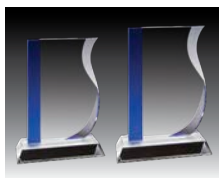

Available in 2 sizes

Model	Size	Each
GCY 1253 A	7½"	79.95
GCY 1253 B	8½"	89.95

Logos and Engraving are for display purposes only and are not included in price