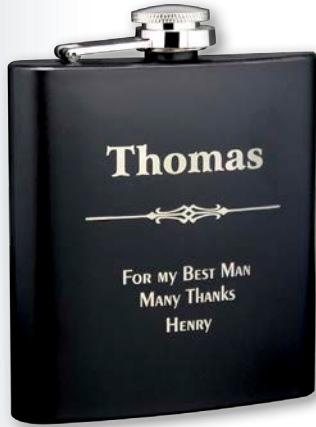

GIFTS

MATTE BLACK 6OZ
STAINLESS STEEL FLASK

GFL 356 **$17.95**