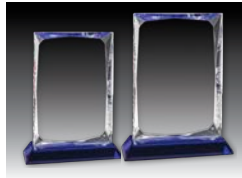

COBALT SERIES CRYSTAL

CLEAR AND BLUE CRYSTAL AWARDS

Available in 2 sizes

Model	Size	Each
GCY1901A	7"	79.95
GCY1901B	8"	89.95