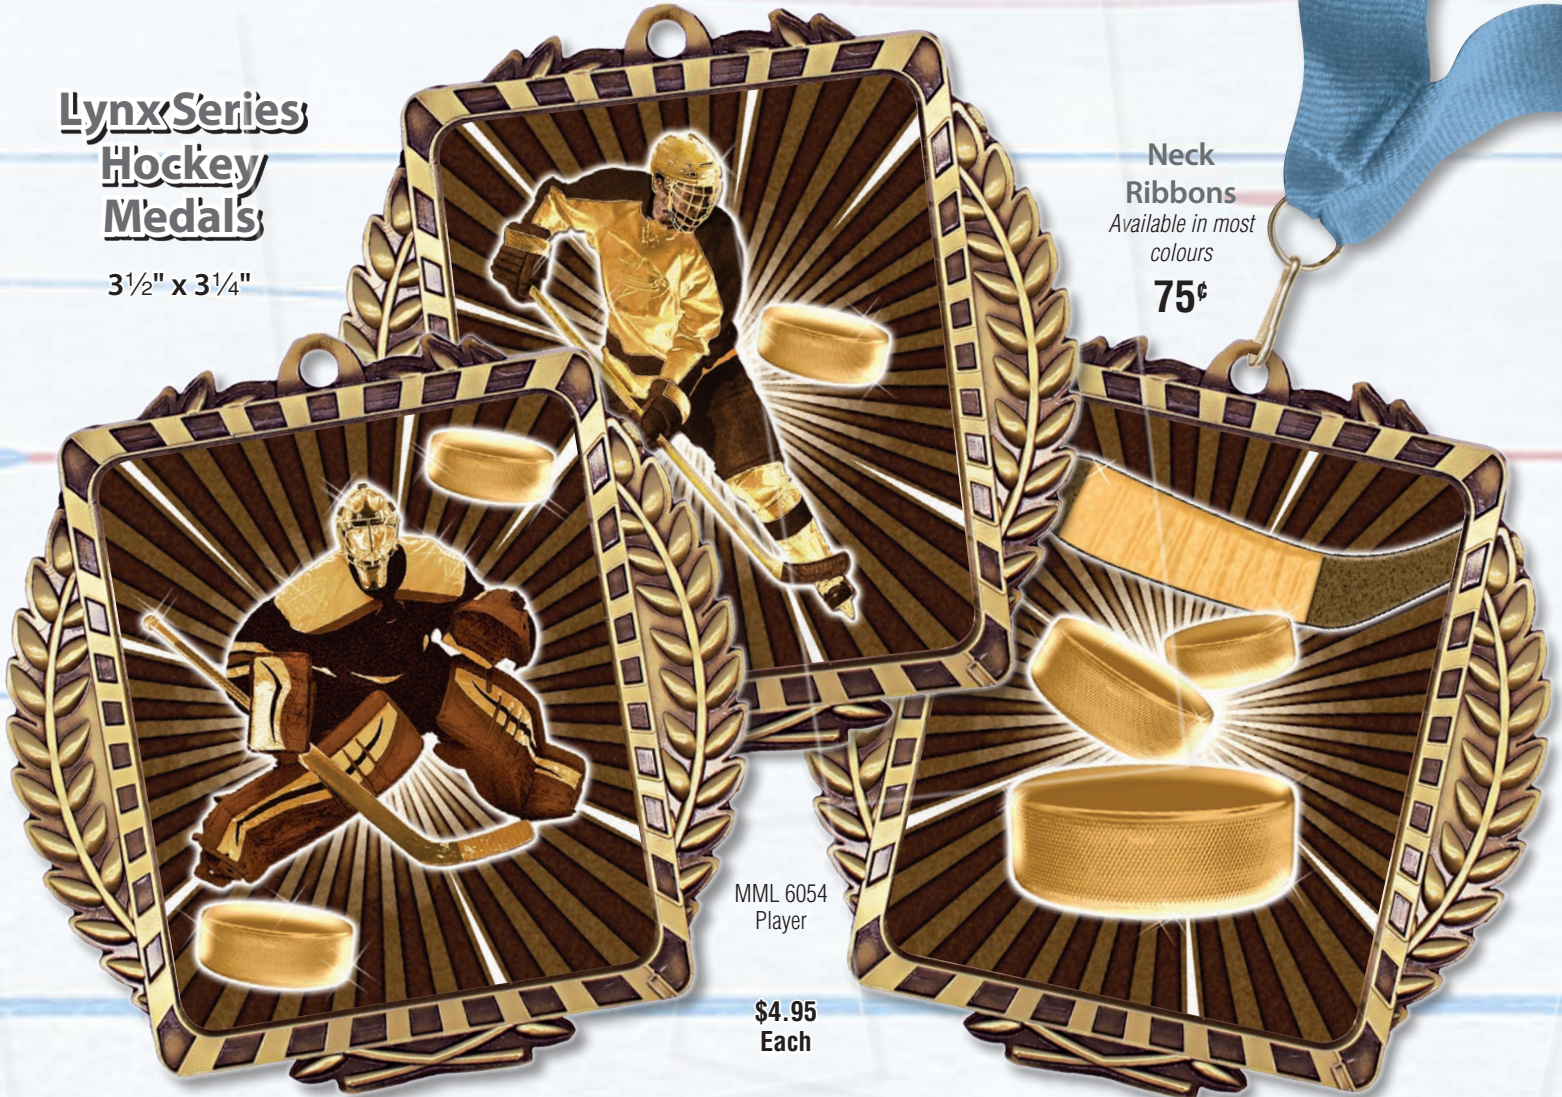

MDT2110
1¼" x 2"
\$2.95

**Vortex
Hockey
Medal**

MSL 1010 2" Dia.
\$2.50

**Spectrum
Medals**

MMI477075 2¾" Dia.
\$4.25 Each

MMI475075
2" Dia.
\$2.95 Each

*All medals are available in Antique Gold, Antique Silver and
Antique Bronze finishes unless specified*

**Photo
Hockey
Medals**

MMI505010 2" Dia.
\$3.50 Each

MMI507010
2 5/8" Dia.
\$4.50 Each

*Medals are available
in Antique Gold,
Antique Silver, and
Antique Bronze
finishes unless
specified*

New **Patriot
Hockey
Medal**

MSN 510 2 3/4" Dia.
\$3.50

**Lynx Series
Hockey
Medals**

3 1/2" x 3 1/4"

**Neck
Ribbons**
Available in most
colours
75¢

MML 6054
Player

**\$4.95
Each**

MML 6055
Goalie

*Lynx medals are available in Antique
Gold, Antique Silver and Antique
Bronze finishes*